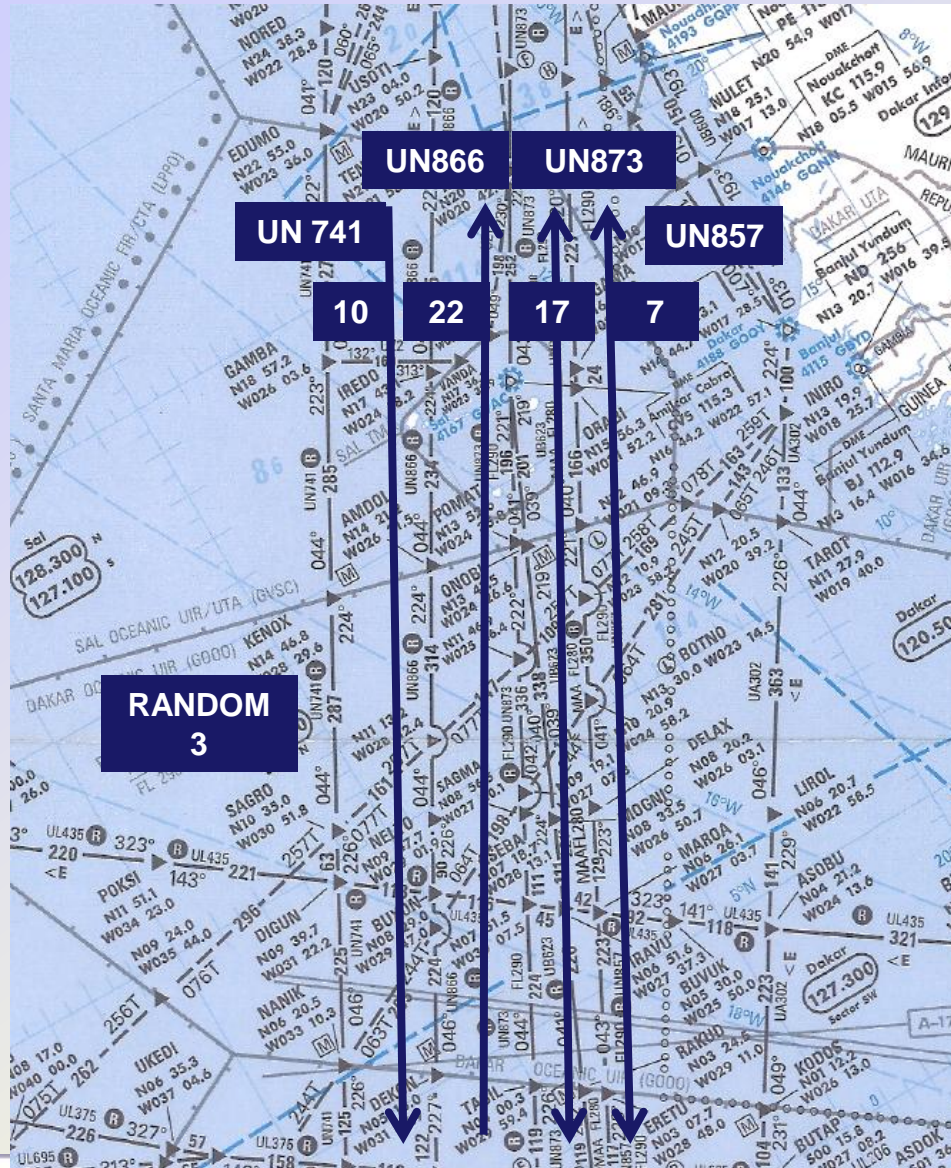

ANALISYS OF REPORTED LHD DURING 2013

EUR/SAM CORRIDOR

NUMBER OF LHD'S REPORTED

MEETING	REPORTED LHDs
SAT14	43
SAT15	51
SAT16	124
SAT17	206
SAT18	60
SAT19	59

NUMBER OF LHD'S REPORTED

TOTAL LHD'S 2013: **59**

Percentage of LHD's per region

Percentage of LHD's Contribution per region

ENAD Distribution of LHD's per ATS route

2012

2	13	16	50	6
UN 741	UN 866	UN 873	UN 857	UN 873

Percentage of LHD's per ATS route

Percentage of LHD'S Contributing Factors