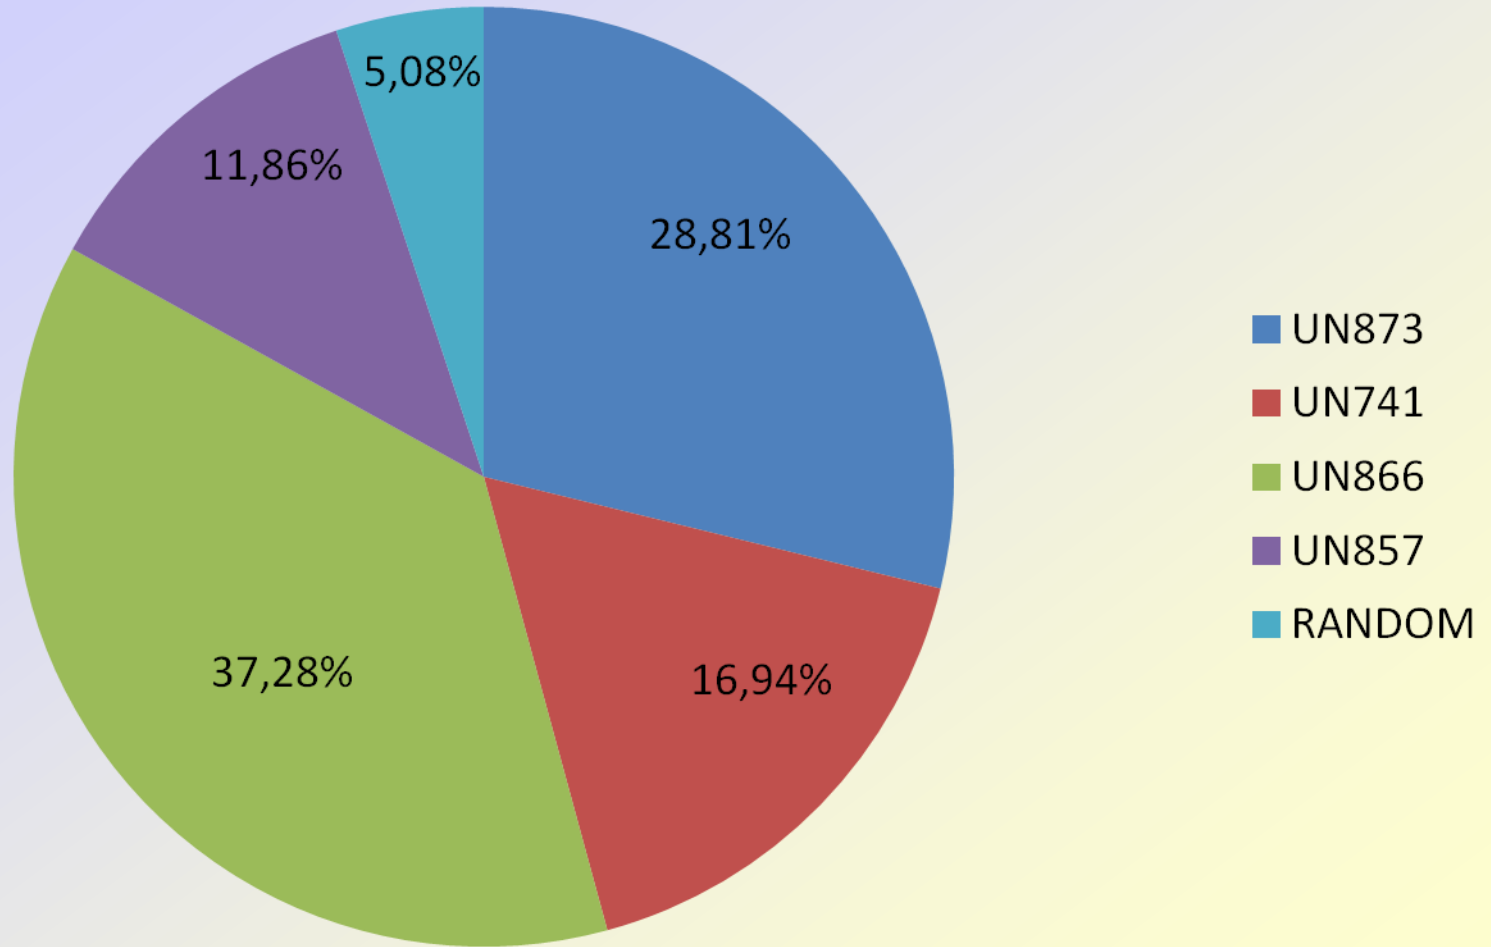

ANALISYS OF REPORTED LHD DURING 2013

EUR/SAM CORRIDOR

NUMBER OF LHD'S REPORTED

MEETING	REPORTED LHDs
SAT14	43
SAT15	51
SAT16	124
SAT17	206
SAT18	60
SAT19	59

NUMBER OF LHD'S REPORTED

TOTAL LHD'S 2013: **59**

Percentage of LHD's per region

Percentage of LHD's Contribution per region

ENAD Distribution of LHD's per ATS route

2012

2	13	16	50	6
UN 741	UN 866	UN 873	UN 857	UN 873

Percentage of LHD's per ATS route

Percentage of LHD'S Contributing Factors