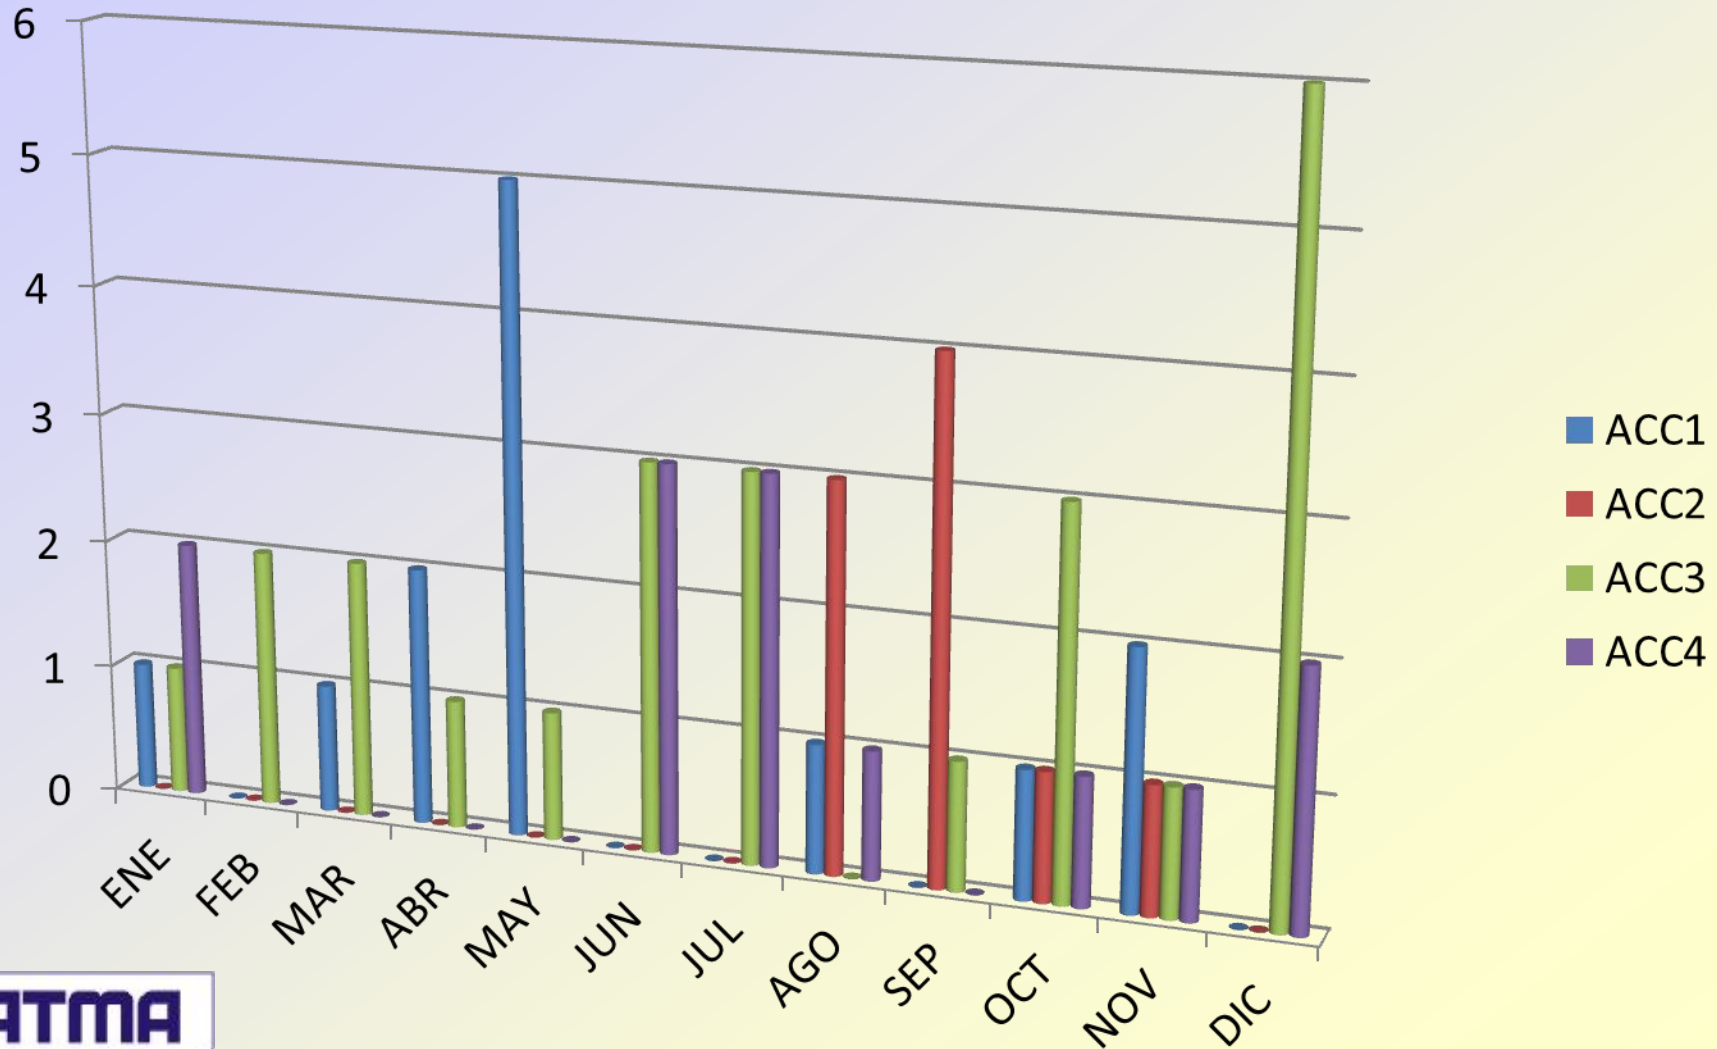

ANALISYS OF REPORTED LHD DURING 2013

EUR/SAM CORRIDOR

NUMBER OF LHD'S REPORTED

MEETING	REPORTED LHDs
SAT14	43
SAT15	51
SAT16	124
SAT17	206
SAT18	60
SAT19	59

NUMBER OF LHD'S REPORTED

TOTAL LHD'S 2013: **59**