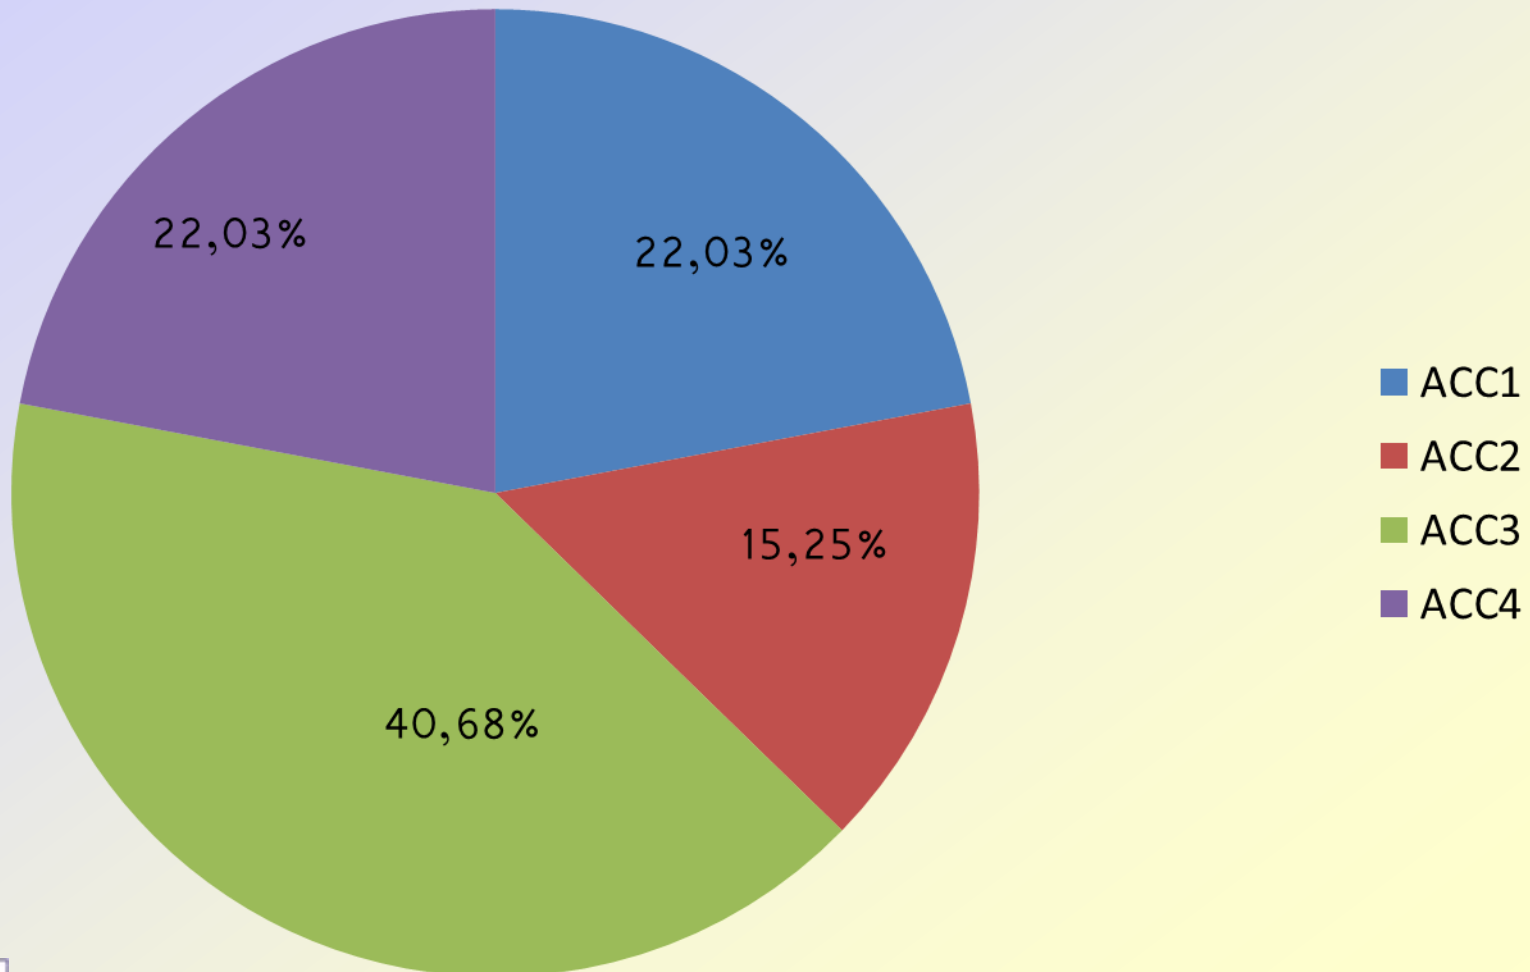

ANALISYS OF REPORTED LHD DURING 2013

EUR/SAM CORRIDOR

NUMBER OF LHD'S REPORTED

MEETING	REPORTED LHDs
SAT14	43
SAT15	51
SAT16	124
SAT17	206
SAT18	60
SAT19	59

NUMBER OF LHD'S REPORTED

TOTAL LHD'S 2013: **59**

Percentage of LHD's per region

Percentage of LHD's Contribution per region

ENAD Distribution of LHD's per ATS route

2012

2	13	16	50	6
UN 741	UN 866	UN 873	UN 857	UN 873

Percentage of LHD's per ATS route

Percentage of LHD'S Contributing Factors