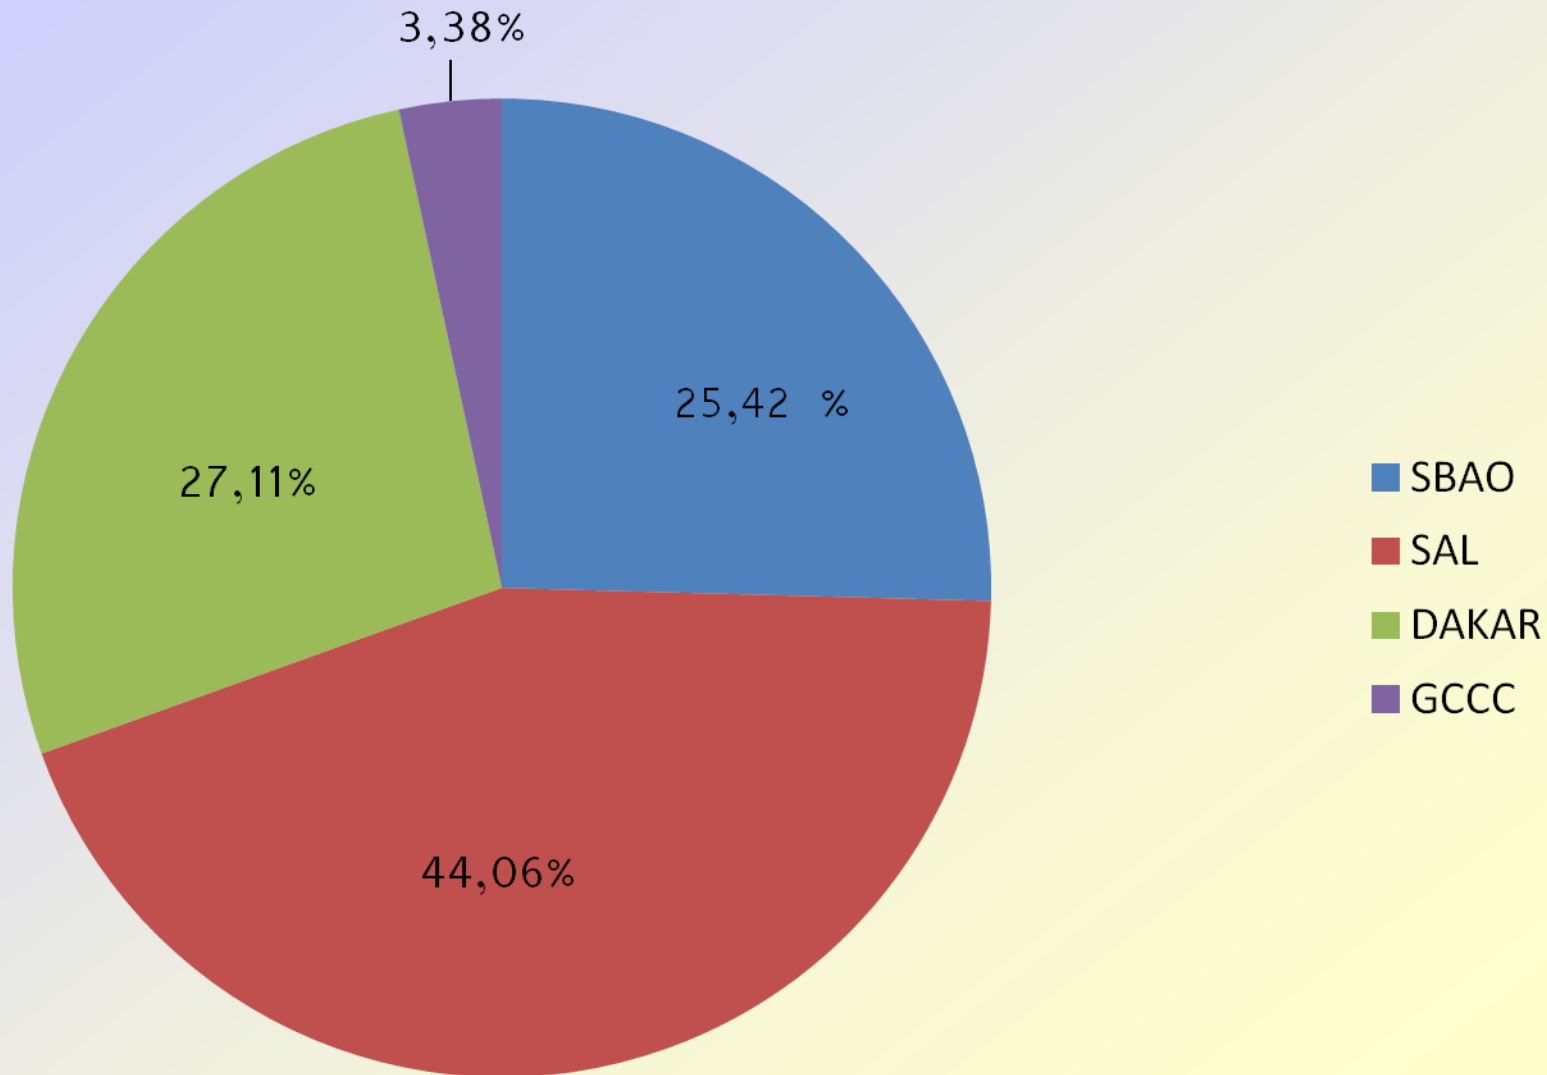

ANALISYS OF REPORTED LHD DURING 2013

EUR/SAM CORRIDOR

NUMBER OF LHD'S REPORTED

MEETING	REPORTED LHDs
SAT14	43
SAT15	51
SAT16	124
SAT17	206
SAT18	60
SAT19	59

NUMBER OF LHD'S REPORTED

TOTAL LHD'S 2013: **59**

Percentage of LHD's per region

Percentage of LHD's Contribution per region

ENAD Distribution of LHD's per ATS route

2012

2	13	16	50	6
UN 741	UN 866	UN 873	UN 857	UN 873

Percentage of LHD's per ATS route

Percentage of LHD'S Contributing Factors